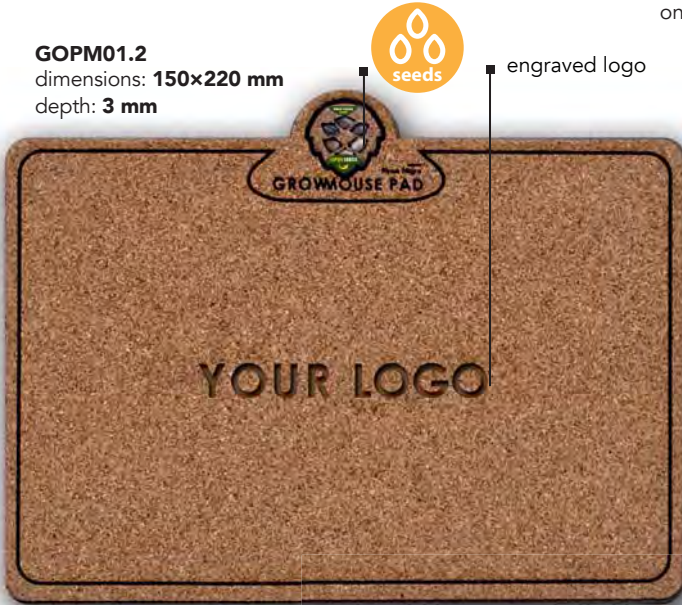

**GOP03.1**  
 dimensions : 100x100 mm, depth: 3 mm

step by step growing guide

engraving

# GROWING ECO-FRIENDLY PROMOTIONAL PRODUCTS

**1** ORDER  
item

**2** PLANT  
a tree

**3** HELP PLANET  
to fight CO<sub>2</sub>

● **GROW MAUSEPAD** - GOPM01/02 **GROWING MOUSE PAD** with seeds

- fine grained natural cork mouse pad
- engraved icon of Growmousepad

- can be customized by your logo engraving
- step by step GreenPlanet growing guide on the reverse side

**GOPM01.2**  
dimensions: **150x220 mm**  
depth: **3 mm**

obverse

reverse

**ECO-FRIENDLY PACKAGING BOX**