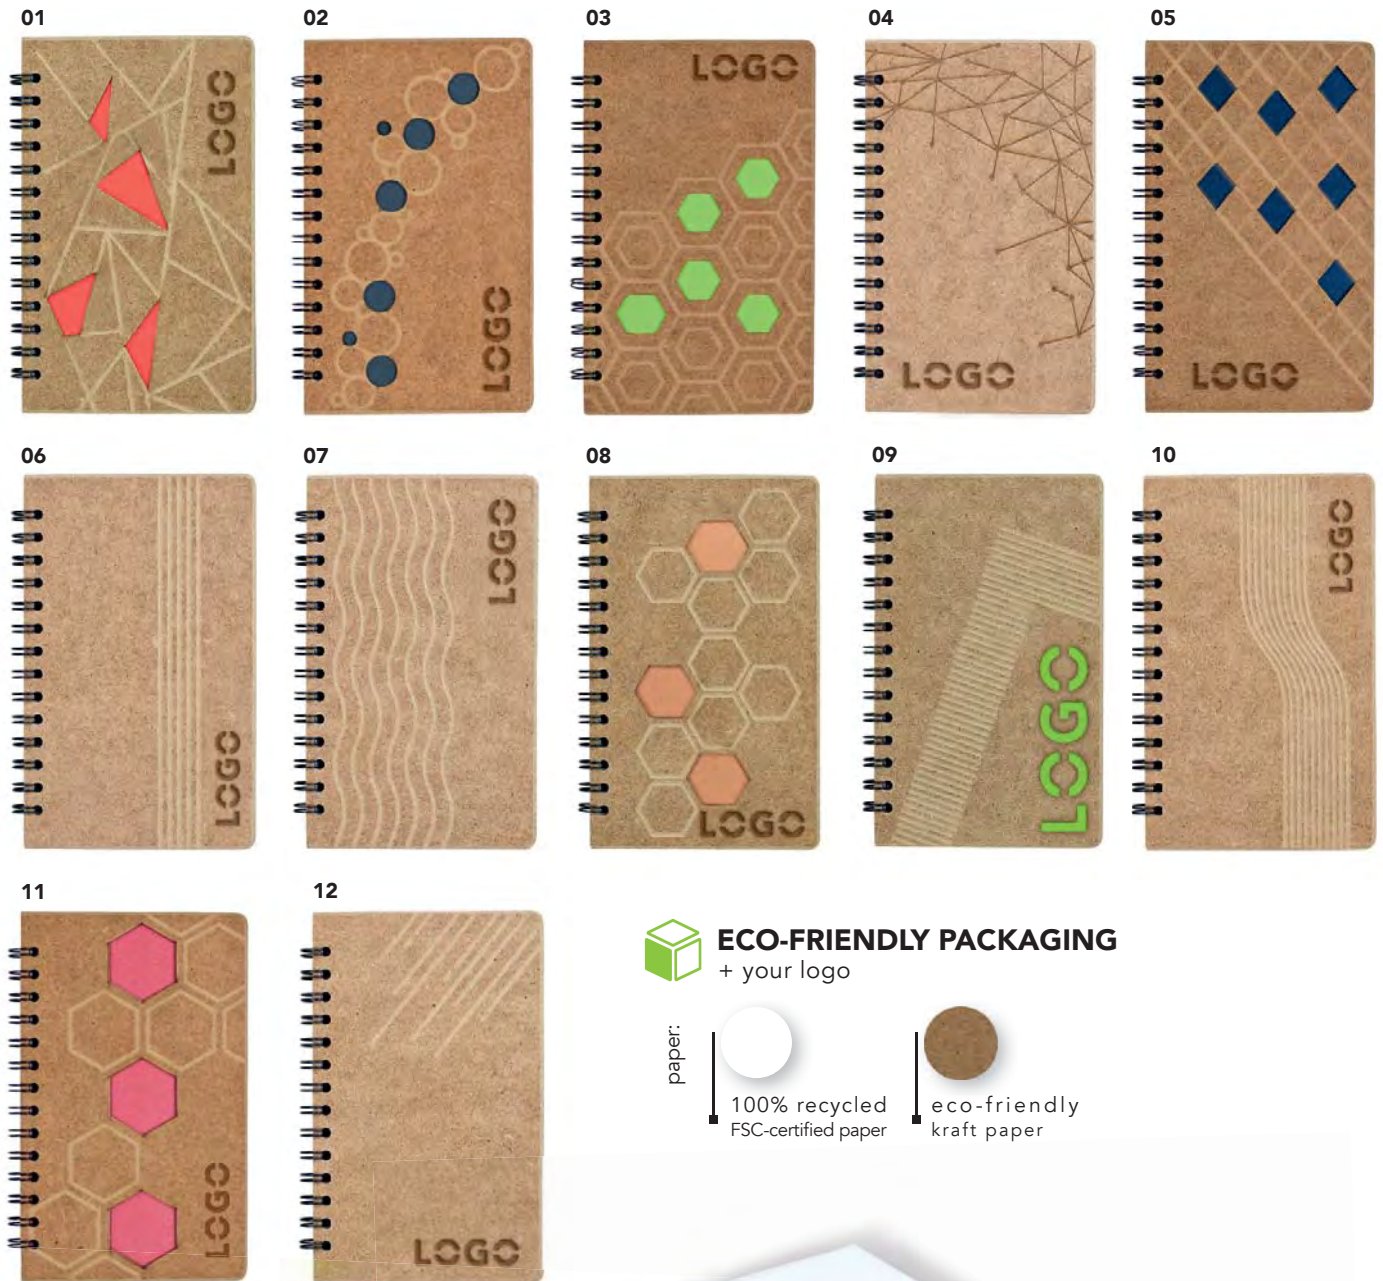

RENEW THE WORLD OF TREES

Be eco! Plant your tree and help planet to fight CO₂

PLANTABLE NOTEBOOK

with black pine seeds

ECO-FRIENDLY PACKAGING + your logo