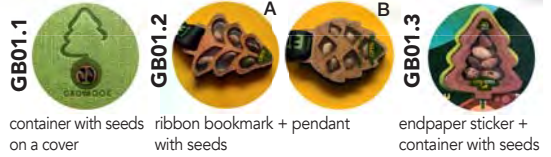

GROWNNOTEBOOK

eco-friendly options: