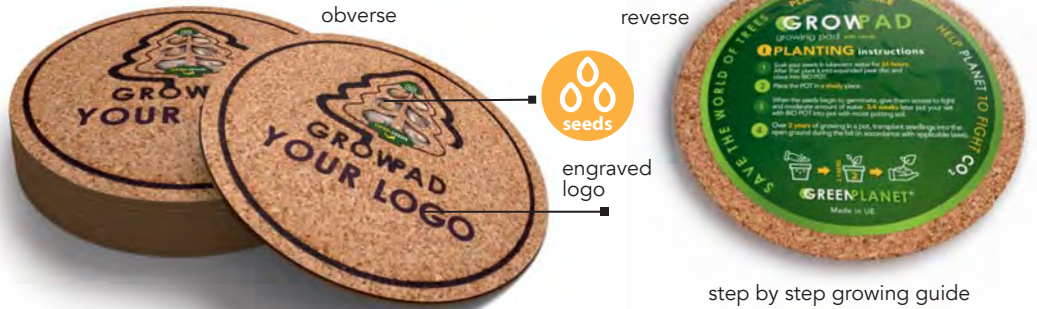

### ● GROWMUG - GP001 CUSTOMIZED GROWING MUG AND PAD SET

Pad includes container with seeds

set contains:

1

#### GROWPAD Growing pad with seeds

- fine grained natural cork pad round

step by step growing guide

2