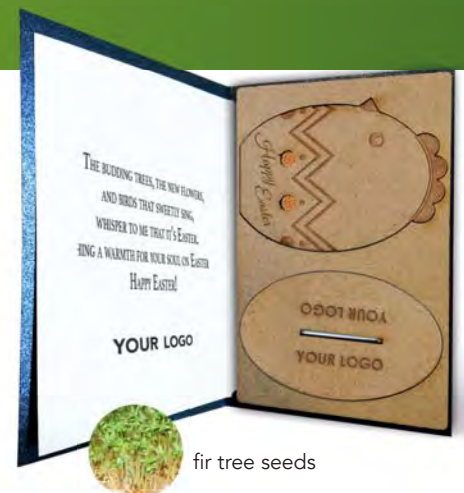

GCW3D02.1

GCW3D02.2

color of inside paper liner:

**GCW3D.02 Easter edition**

- folded postcard printed on decorative paper
- inside paper for the greetings
- laser cutted cover
- laser cutted HDF Easter egg with cress seeds