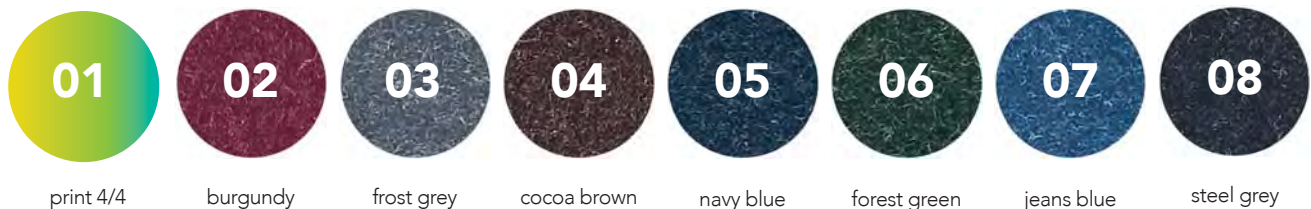

ECO-FRIENDLY FSC CERTIFIED PAPER NATURA

colors: