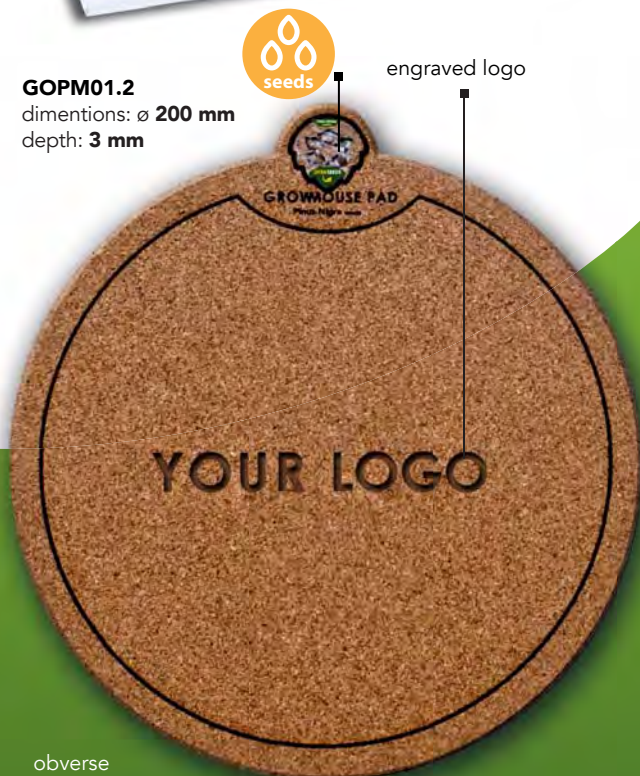

- can be customized by your logo engraving
- step by step GreenPlanet growing guide on the reverse side

**GOPM01.2**  
dimensions: **150x220 mm**  
depth: **3 mm**

obverse

reverse

**ECO-FRIENDLY PACKAGING BOX**

+ your logo

paper:

100% recycled  
FSC-certified paper

eco-friendly  
kraft paper

**GOPM01.2**  
dimensions: **∅ 200 mm**  
depth: **3 mm**

obverse

reverse

2D