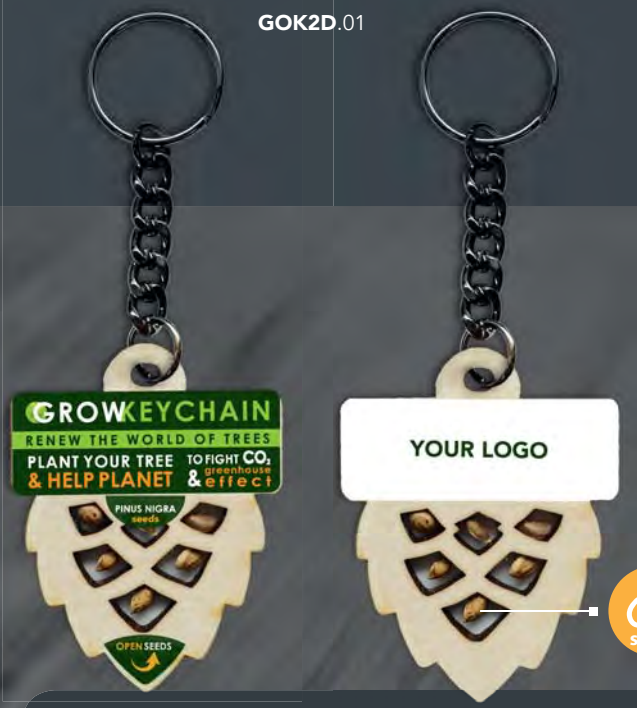

2D

GROWKEYCHAIN - GOK2D (01:04) GROWING 2D KEYCHAIN with seeds
4 available options:

GOK2D.01

- pine cones-shaped keychain with seeds (40x50x3 mm), made of eco-friendly birch plywood with the place for your logo (40x15 mm)
- 4 available clasp options: (A/B/C/D)

GOK2D.02

- pine tree-shaped keychain with seed (40x55x3 mm), made of eco-friendly birch plywood with the place for your logo (40x15 mm)
- 4 available clasp options: (A/B/C/D)