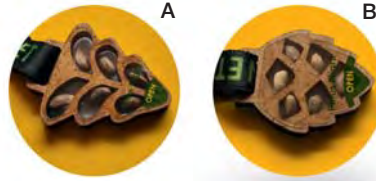

## ECO-FRIENDLY PACKAGING + your logo

dimensions: 215x130x20 mm

● **GROWBOOKMARK** - GB01 **GROWING BOOKMARK** with seeds

**GB01**

- eco-friendly cardboard bookmark (153x63x2 mm)
- reverse side includes step by step growing guide and advertising space (53x53 mm)
- ribbon with eco-friendly:
- (A) pine tree-shaped
- (B) pine cones-shaped pendant with seeds