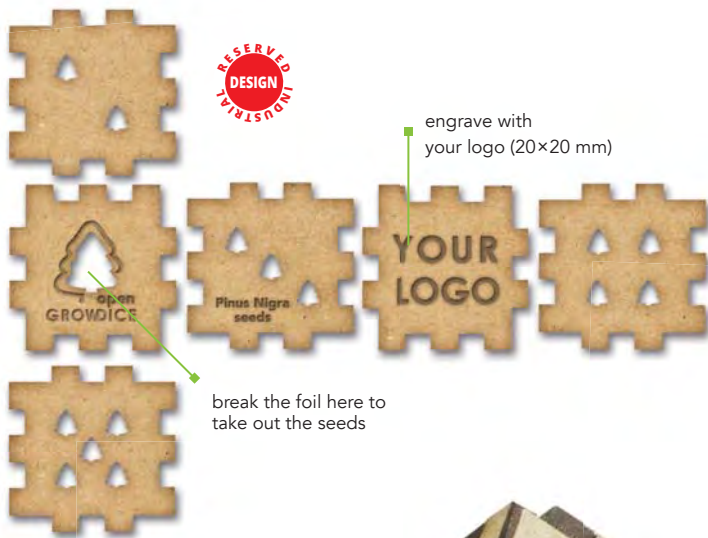

dimensions: 44x22x22 mm

GOK3D.02

break the foil here to take out the seeds

black pine seeds

● **GROWDICE - GOD.01 GROWING DICE with seeds**  
dimensions: 30x30 mm

GOD.01

 **ECO-FRIENDLY PACKAGING BOX**  
+ your logo

dimensions: 32x32x32 mm

black pine seeds

How to play: Each side of **GROWDICE** has pine tree-shaped eyelets, which correspond to values from 1 to 5. The highest number of eyelets on the cube matches to your logo. **GROWDICE** was made of HDF without glue in assembling. Black pine tree seeds located inside of the dice and secured by foil.