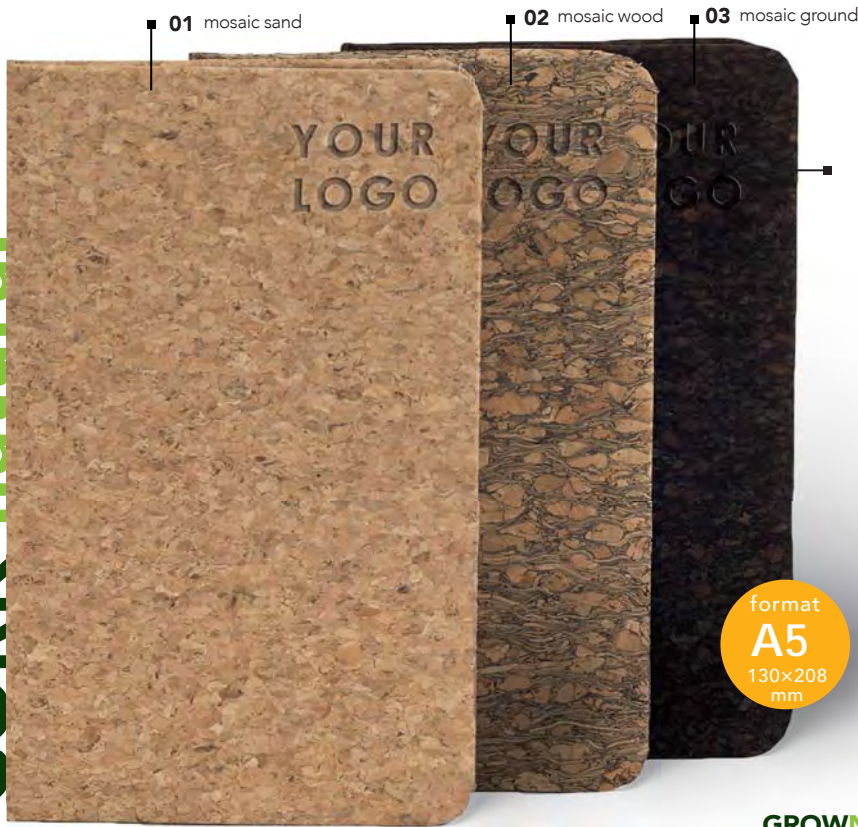

### paper options p. 2:

- FSC-certified paper
- 100% recycled paper
- stone paper

inside-layout options:

**i** FSC-certified paper cover

**extra paid add-on:**  
eco-friendly packaging box p. 7

cover colour options:

Carton hardcover covered with with  
**natural linen fabric**

- the total number of pages depends of inside-layout
- cover and inside-layout enhanced with rounded corners

# GROWNNOTEBOOK

CORK natural

Natural **CORK** cover with PE foam

- the total number of pages depends of Inside-layout
- cover and inside-layout enhanced with rounded corners

**paper options** p. 2:

- FSC-certified paper
- 100% recycled paper
- stone paper