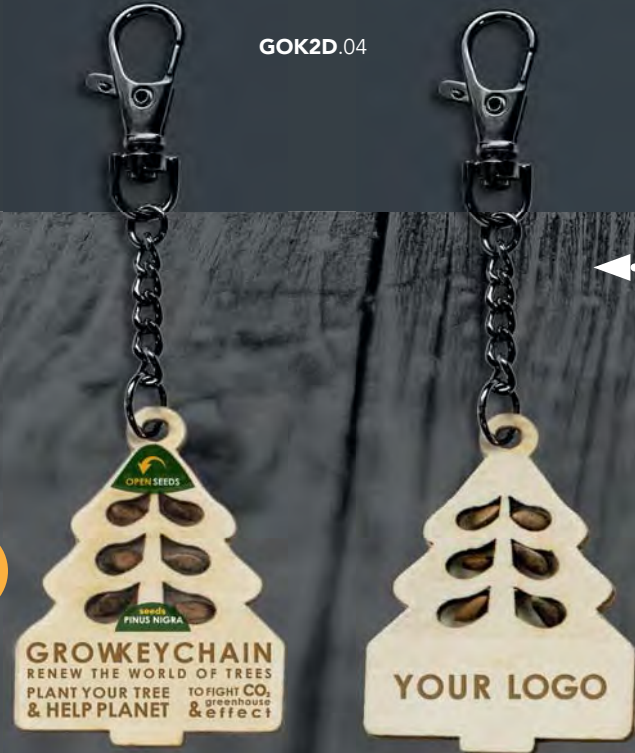

**GROWKEYCHAIN - GOK2D (01:04) GROWING 2D KEYCHAIN with seeds**  
4 available options:

**GOK2D.01**

- pine cones-shaped keychain with seeds (40x50x3 mm), made of eco-friendly birch plywood with the place for your logo (40x15 mm)
- 4 available clasp options: (A/B/C/D)

**GOK2D.02**

- pine tree-shaped keychain with seed (40x55x3 mm), made of eco-friendly birch plywood with the place for your logo (40x15 mm)
- 4 available clasp options: (A/B/C/D)

**GOK2D.03**

- pine cones-shaped keychain with seeds (40x50x3 mm), made of eco-friendly birch plywood with the place for your logo (40x15 mm)
- 4 available clasp options: (A/B/C/D)

**GOK2D.04**

- pine tree-shaped keychain with seed (40x55x3 mm), made of eco-friendly birch plywood with the place for your logo (40x15 mm)
- 4 available clasp options: (A/B/C/D)